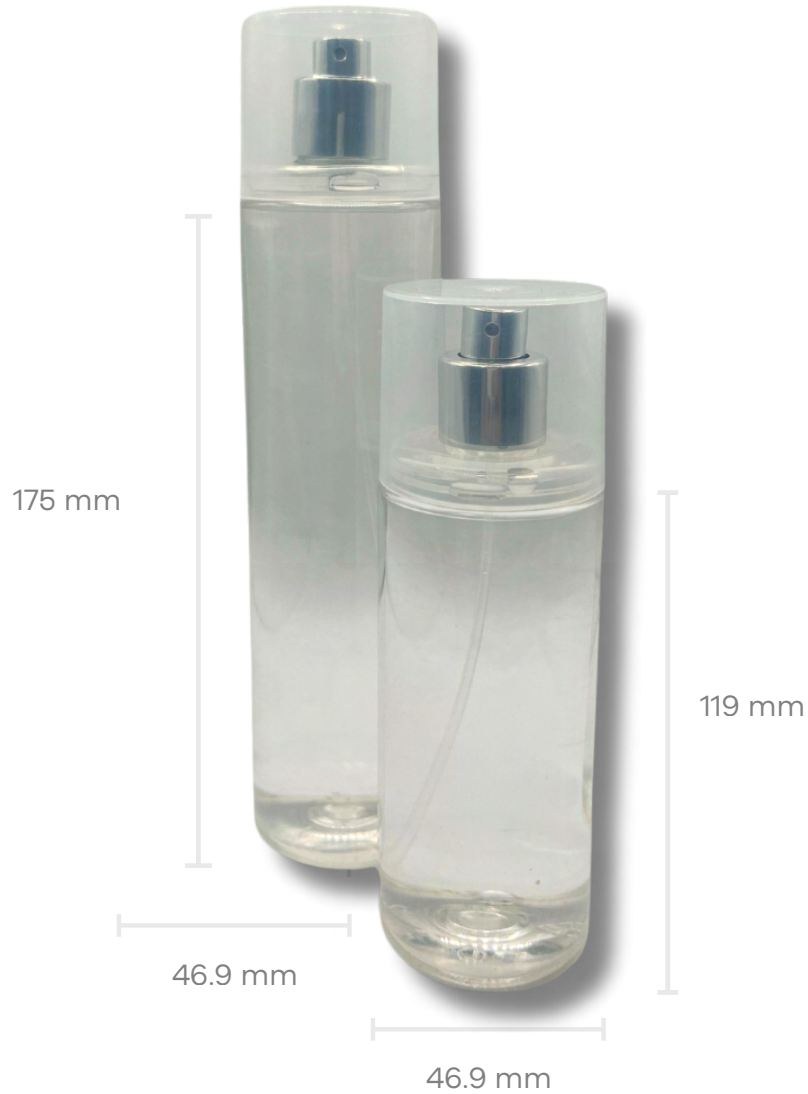

PET CRIMPING